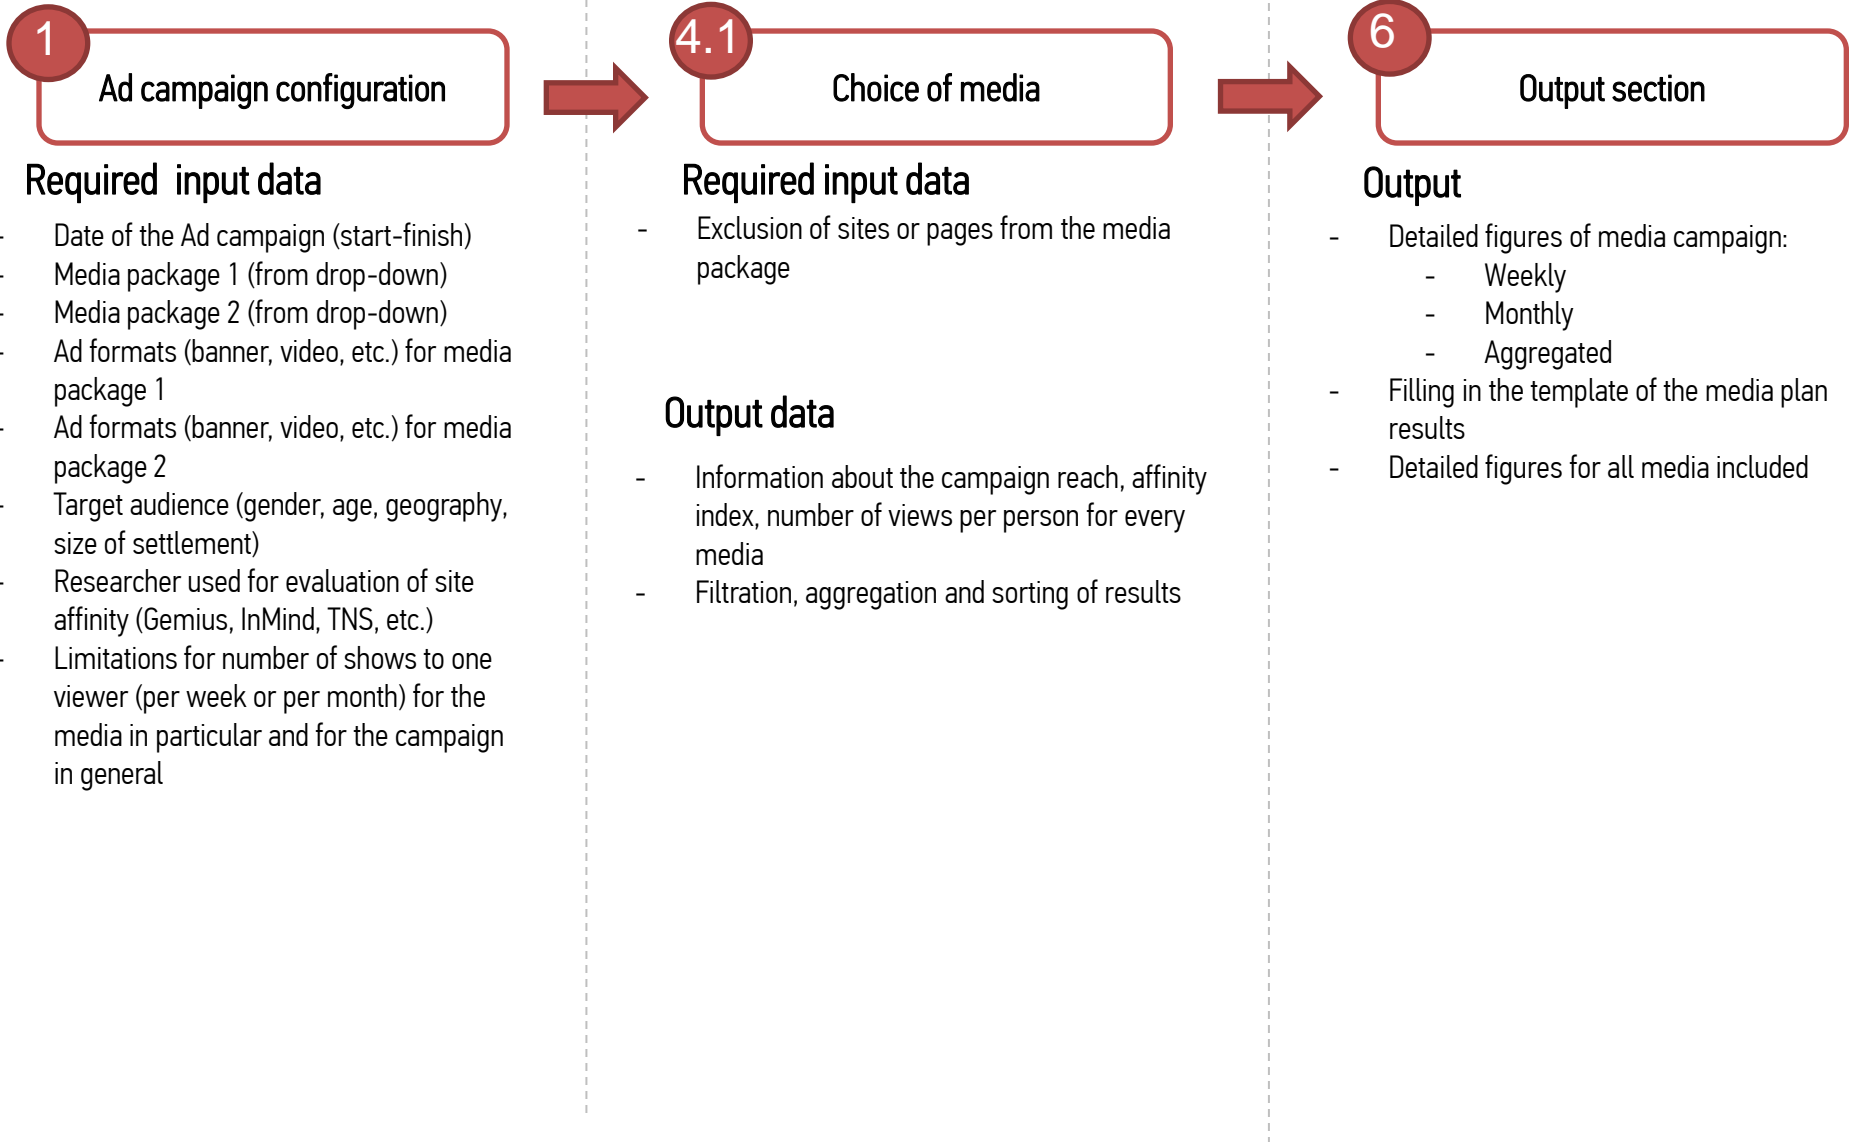

BUILDING EFFECTIVE PREDICTIVE SYSTEM FOR ONLINE ADS

Case study

August 2015

WWW.DATA-TRACER.COM
MICHAEL.DOPIRA@
DATA-TRACER.COM

HOW THE SYSTEM WORKS

SYSTEM MODULES

SYSTEM BACK-END (1/2)

SYSTEM BACK-END (2/2)