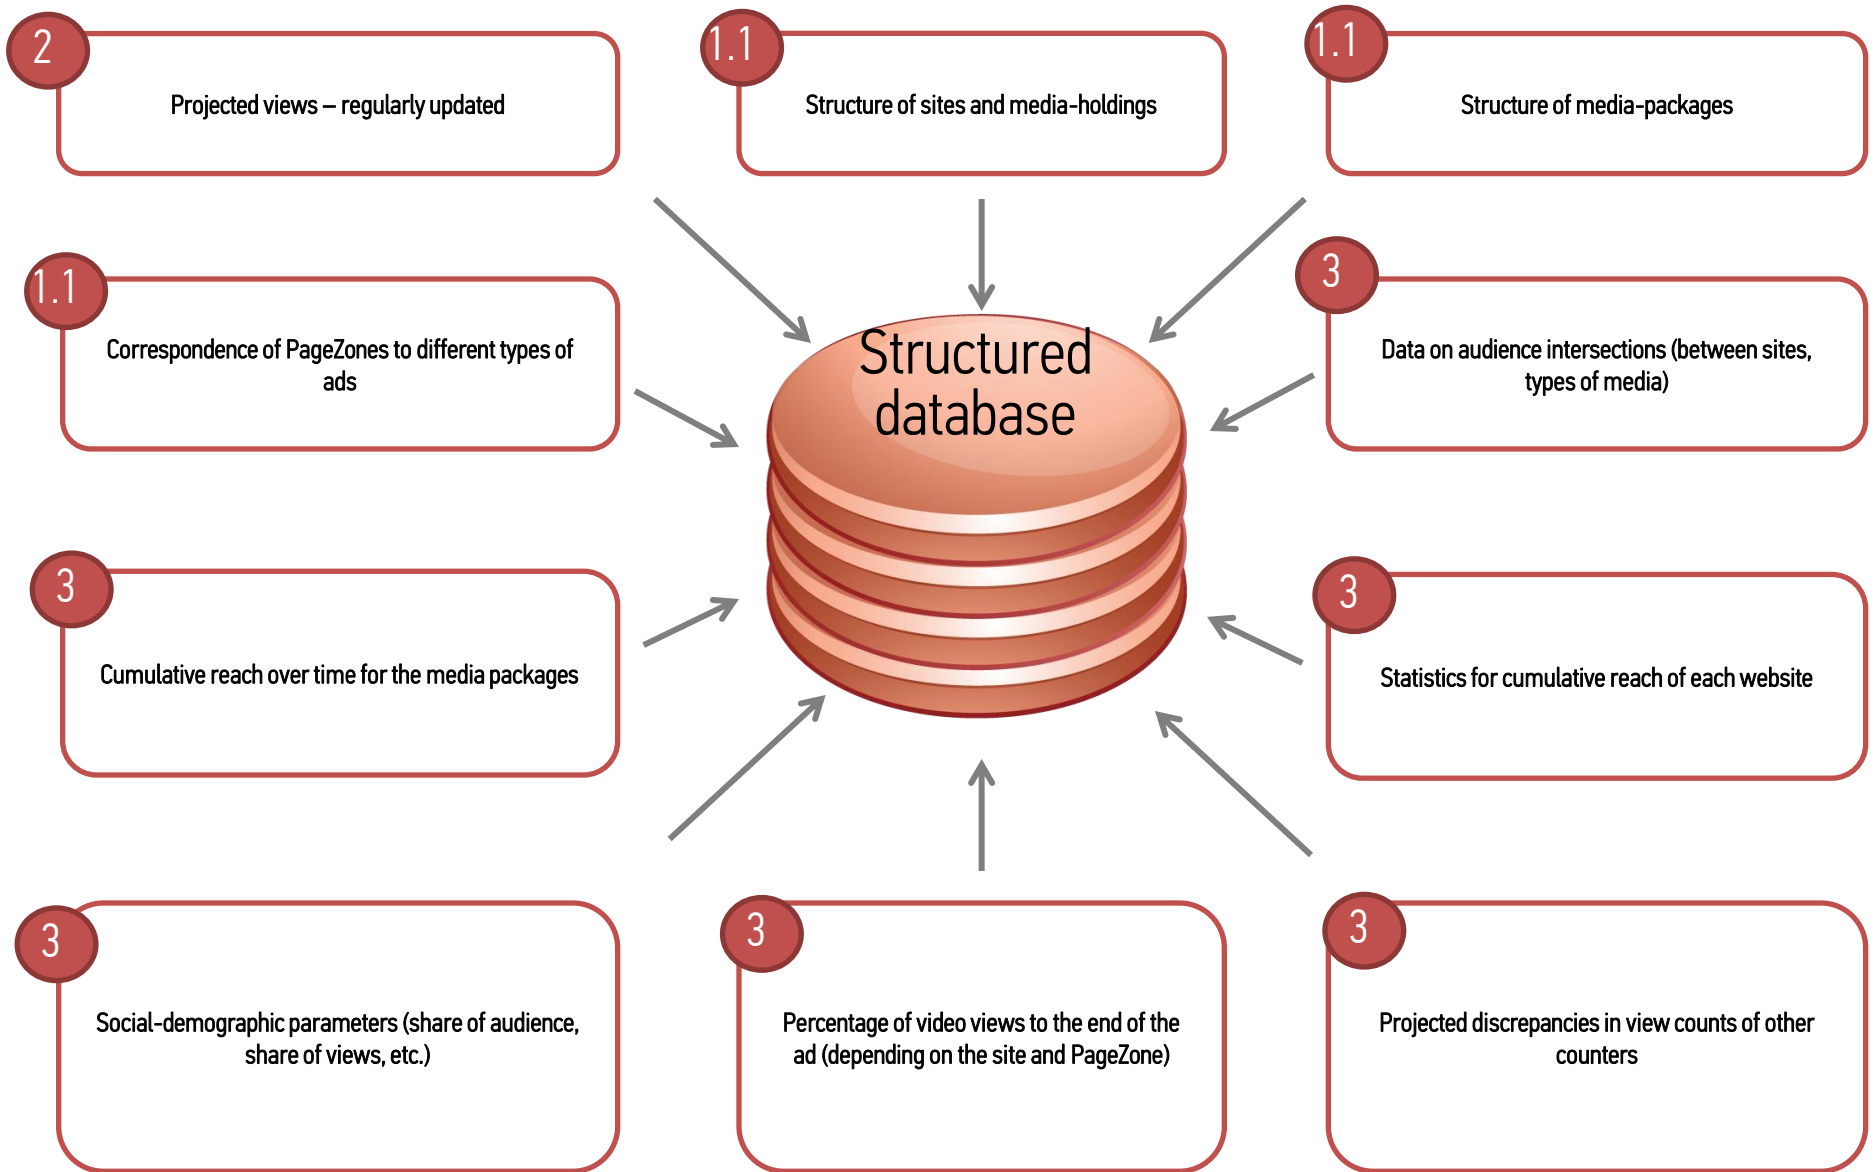

BUILDING EFFECTIVE PREDICTIVE SYSTEM FOR ONLINE ADS

Case study

August 2015

WWW.DATA-TRACER.COM
MICHAEL.DOPIRA@
DATA-TRACER.COM

HOW THE SYSTEM WORKS

SYSTEM MODULES

SYSTEM BACK-END (1/2)

SYSTEM BACK-END (2/2)