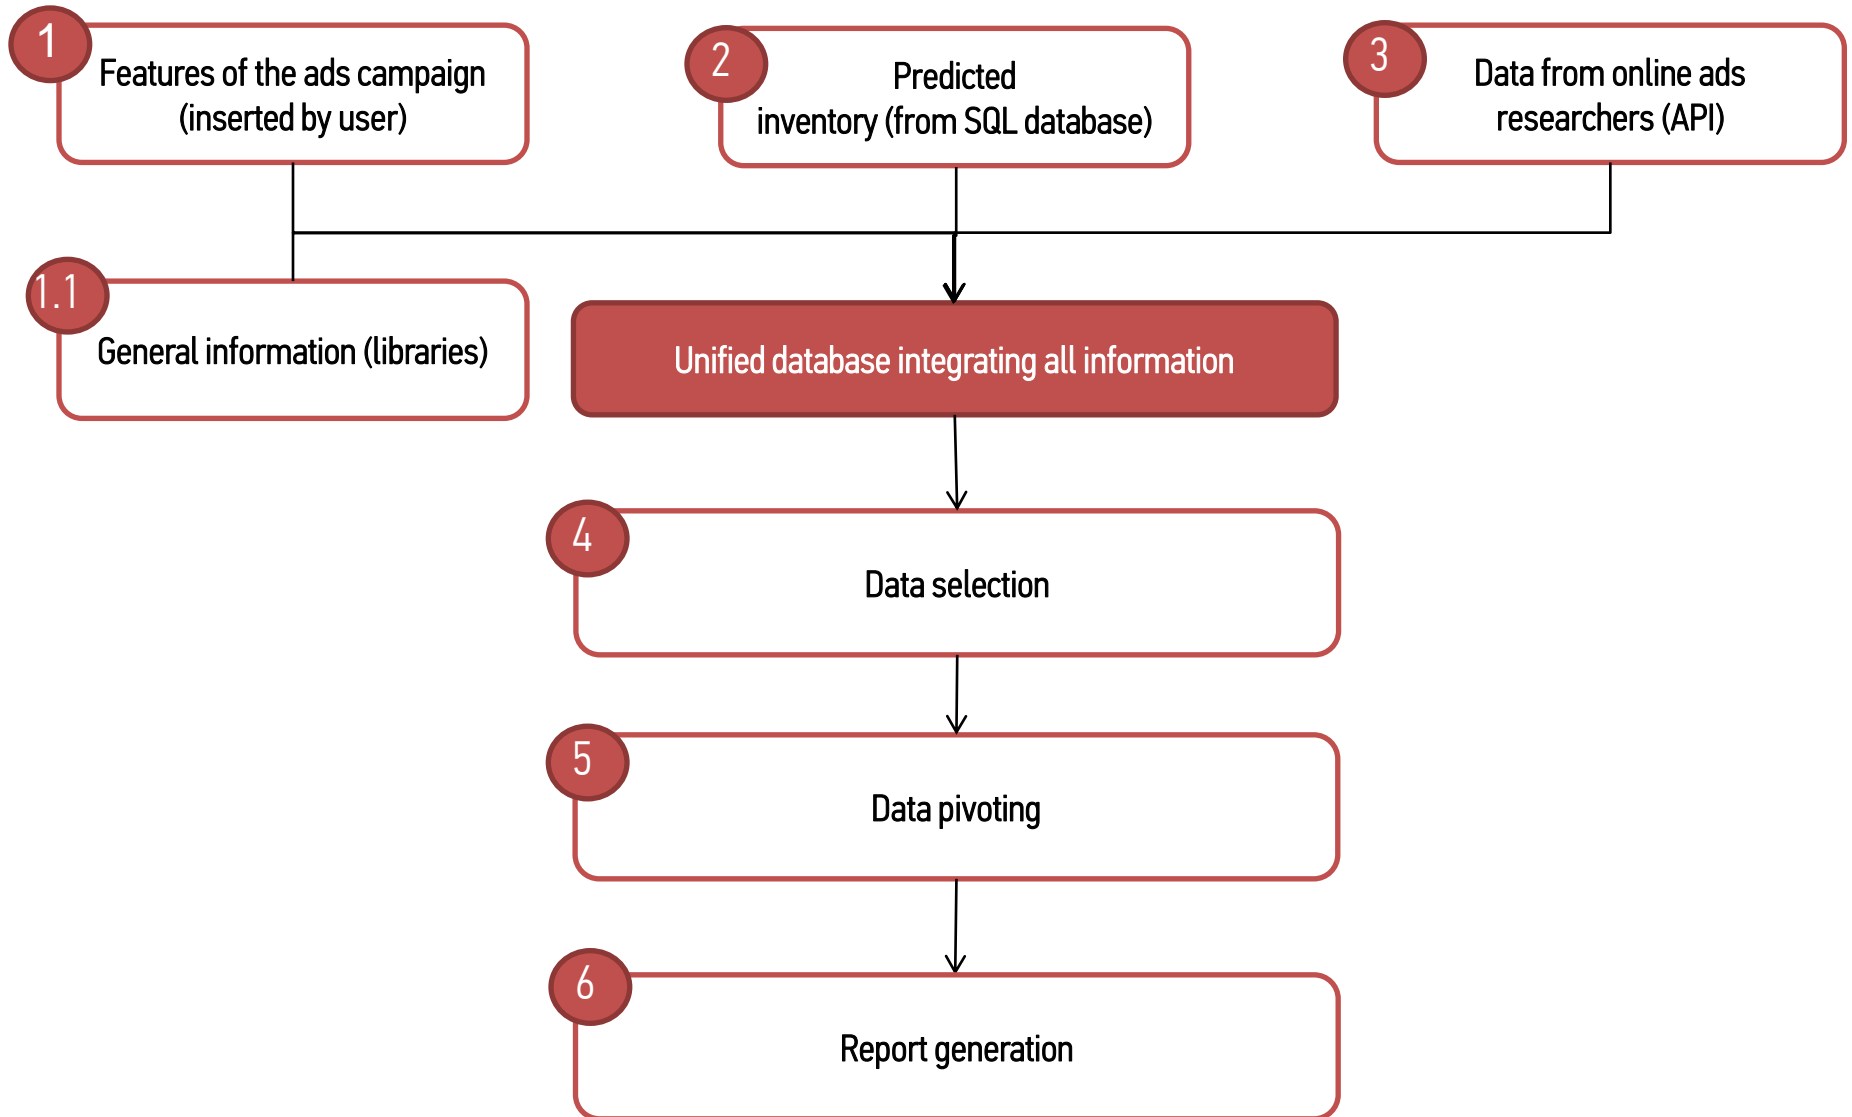

BUILDING EFFECTIVE PREDICTIVE SYSTEM FOR ONLINE ADS

Case study

August 2015

WWW.DATA-TRACER.COM
MICHAEL.DOPIRA@
DATA-TRACER.COM

HOW THE SYSTEM WORKS

SYSTEM MODULES

SYSTEM BACK-END (1/2)

SYSTEM BACK-END (2/2)

Please contact us if you have any questions:

+38(097)740-6686

+1(307)314-9033

+7(901)903-1791

michael.dopira@data-tracer.com

WWW.DATA-TRACER.COM

MICHAEL.DOPIRA@DATA-TRACER.COM